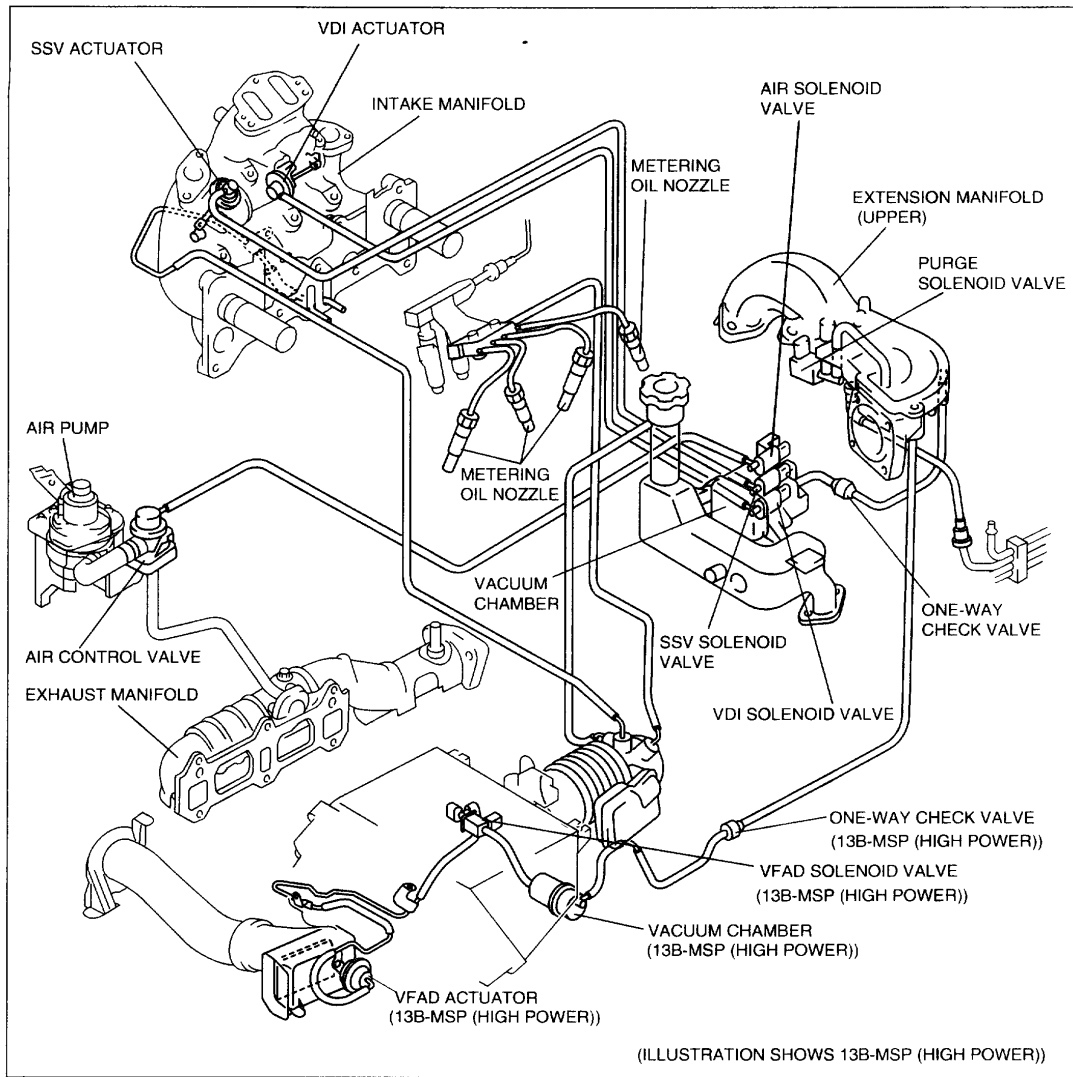

2004 Mazda RX8 2RTR-1.3L

Vehicle > Powertrain Management > Emission Control Systems > Diagrams

CHU0113W002