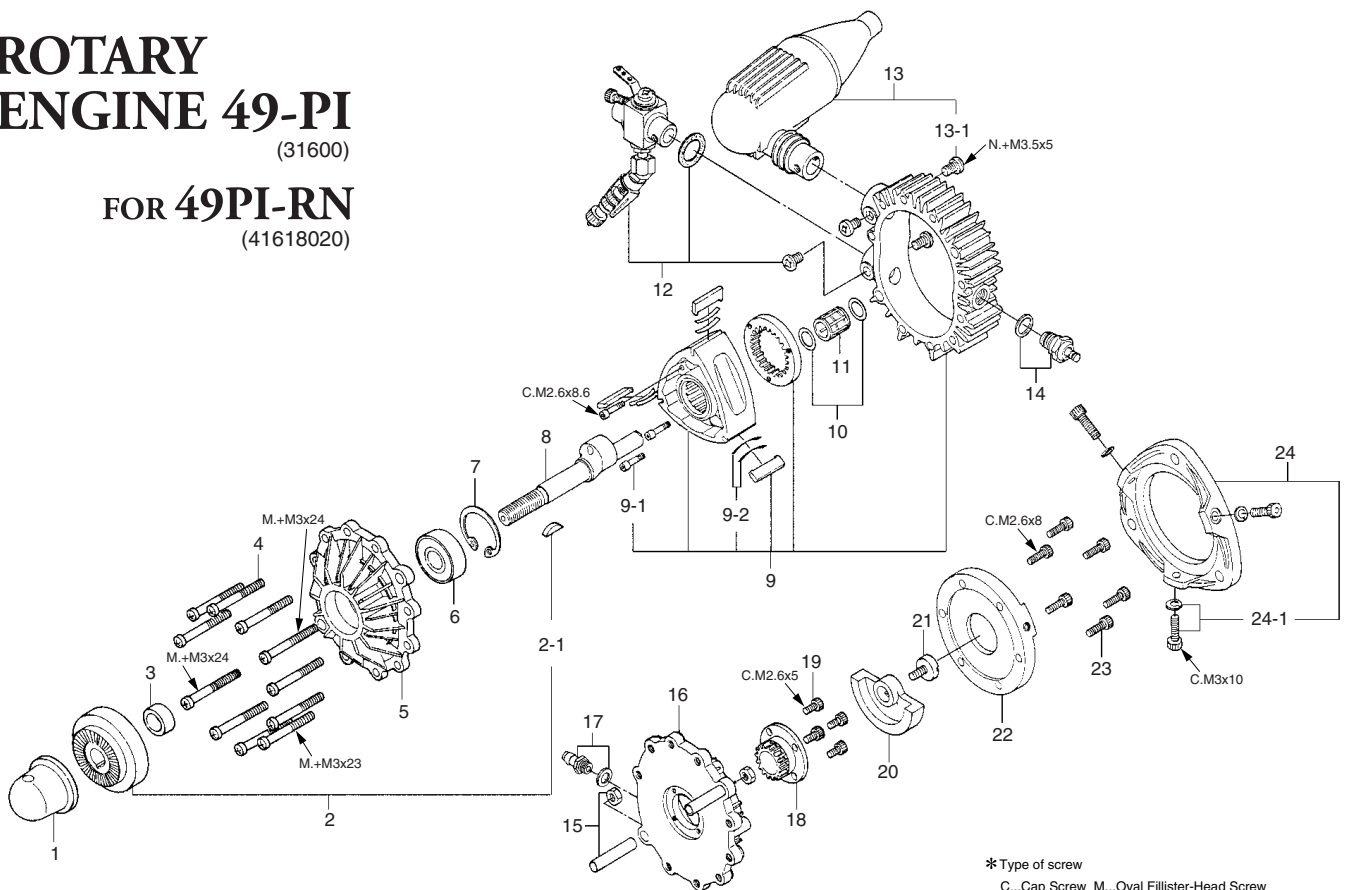

ROTARY ENGINE 49-PI

(31600)

FOR 49PI-RN

(41618020)

*Type of screw

C...Cap Screw M...Oval Fillister-Head Screw

F...Flat Head Screw N...Round Head Screw S...Set Screw

No.	Code No.	Description
1	23024008	Spinner Nut
2	41612000	Drive Hub
2-1	41826005	Woodruff Key
3	41625000	Shaft Spacer
4	41822000	Housing Assembly Screw Set
5	41601000	Front Housing
6	41614000	Crankshaft Ball Bearing (F)
7	41614100	Front Bearing Retainer
8	41604000	Eccentric Shaft
9	41602010	Rotor Housing Assembly
9-1	41820001	Rotor Gear Retaining Screw
9-2	41807004	Seal Spring (6pcs.)
10	41827002	Thrust Washer (2pcs.)
11	41815009	Rear Bearing
12	41618020	Carburetor Complete (Type 49PI-RN)
13	41635010	Silencer 49-PI Assembly
13-1	23081706	Silence Retaining Screw
14	71614001	Glow Plug Type RE
15	41830000	Housing Assembly Tubular Dowels (2pcs.)
16	41603000	Rear Housing
17	22681953	Nipple No.1
18	41609000	Fixed Gear
19	41621000	Fixed Gear Retaining Screw (4pcs.)
20	41611000	Rear Counter Weight
21	45067319	Rear Counter Weight Retaining Screw
22	41616000	Rear Cover
23	41624000	Rear Cover Retaining Screw (6pcs.)
24	41633000	Engine Mount
24-1	41634000	Engine Retaining Screw (3pcs.)

No.	Code No.	Description
1	41618400	Throttle Lever
1-1	22081313	Throttle Lever Retaining Screw
2	22081200	Carburetor Rotor
3	22081811	Throttle Stop Screw
4	41618110	Carburetor Body
5	41618900	Needle Valve Assembly
5-1	41618910	Nozzle Assembly
5-2	41618920	Needle Valve Holder Assembly
5-3	23011308	Ratchet Spring
5-4	22281977	Needle
6	41818056	Carburetor Rubber Gasket
7	23081706	Carburetor Retaining Screw

O.S. GENUINE PARTS & ACCESSORIES

Code No.	Description
23024009	1/4"-28(L) Spinner Nut
73101000	Long Propeller Nut Set
73101020	1/4"-M5 Propeller Nut Set For Truturn Spinner
41651010	Exhaust Pipe Assembly
71531000	Non-Bubble Weight
72403050	Super Filter (L)
79871010	M2.6x5 Cap Screw Set (10pcs.)
71521000	Long Socket Wrench With Plug Grip