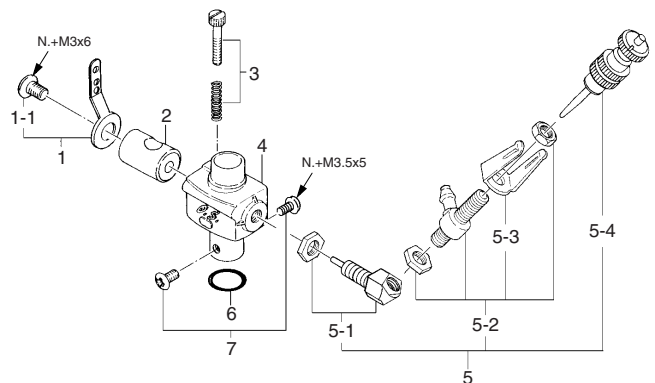

ROTARY ENGINE 49-PI

(31600)

FOR 49PI-RN

(41618020)

*Type of screw

C...Cap Screw M...Oval Fillister-Head Screw

F...Flat Head Screw N...Round Head Screw S...Set Screw

No.	Code No.	Description
1	23024008	Spinner Nut
2	41612000	Drive Hub
2-1	41826005	Woodruff Key
3	41625000	Shaft Spacer
4	41822000	Housing Assembly Screw Set
5	41601000	Front Housing
6	41614000	Crankshaft Ball Bearing (F)
7	41614100	Front Bearing Retainer
8	41604000	Eccentric Shaft
9	41602010	Rotor Housing Assembly
9-1	41820001	Rotor Gear Retaining Screw
9-2	41807004	Seal Spring (6pcs.)
10	41827002	Thrust Washer (2pcs.)
11	41815009	Rear Bearing
12	41618020	Carburetor Complete (Type 49PI-RN)
13	41635010	Silencer 49-PI Assembly
13-1	23081706	Silence Retaining Screw
14	71614001	Glow Plug Type RE
15	41830000	Housing Assembly Tubular Dowels (2pcs.)
16	41603000	Rear Housing
17	22681953	Nipple No.1
18	41609000	Fixed Gear
19	41621000	Fixed Gear Retaining Screw (4pcs.)
20	41611000	Rear Counter Weight
21	45067319	Rear Counter Weight Retaining Screw
22	41616000	Rear Cover
23	41624000	Rear Cover Retaining Screw (6pcs.)
24	41633000	Engine Mount
24-1	41634000	Engine Retaining Screw (3pcs.)

No.	Code No.	Description
1	41618400	Throttle Lever
1-1	22081313	Throttle Lever Retaining Screw
2	22081200	Carburetor Rotor
3	22081811	Throttle Stop Screw
4	41618110	Carburetor Body
5	41618900	Needle Valve Assembly
5-1	41618910	Nozzle Assembly
5-2	41618920	Needle Valve Holder Assembly
5-3	23011308	Ratchet Spring
5-4	22281977	Needle
6	41818056	Carburetor Rubber Gasket
7	23081706	Carburetor Retaining Screw

O.S. GENUINE PARTS & ACCESSORIES

Code No.	Description
23024009	1/4"-28(L) Spinner Nut
73101000	Long Propeller Nut Set
73101020	1/4"-M5 Propeller Nut Set For Truturn Spinner
41651010	Exhaust Pipe Assembly
71531000	Non-Bubble Weight
72403050	Super Filter (L)
79871010	M2.6x5 Cap Screw Set (10pcs.)
71521000	Long Socket Wrench With Plug Grip